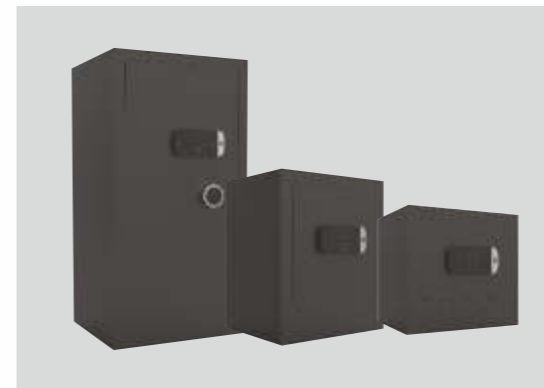

Digital Safes

Heavy Duty Safes

Heavy Duty Safe

Features:

- Solid lock bolts with 30mm diameter to enhance security and anti-theft feature
- Reinforced walls and doors
- Alarms - Door Ajar/Tamper/Misuse/Unauthorized Usage
- Vibration alert on movement of safe
- LED screen
- Fingerprints Access
- Audit Trail
- Mechanical key override
- Low battery indicator
- Dual/Triple Authentication Modes

Product Code	Description	(Height X Width X Depth)	Finish	MRP.
YSELC/330/B1	Biometric HD Series	391 X 410 X 250mm	Grey	₹39,999
YSELC/450/B1	Biometric HD Series	551 X 420 X 360mm	Grey	₹49,999
YSELC/580/B1	Biometric HD Series	655 X 424 X 360mm	Grey	₹59,999
YSELC/680/B1	Biometric HD Series	756 X 454 X 400mm	Grey	₹69,999
YSELC/900/B1	Biometric HD Series	976 X 500 X 450mm	Grey	₹84,999
YSELC/1100/B1	Biometric HD Series	1174 X 600 X 500mm	Grey	₹109,999
YSELC/1500/B1	Biometric HD Series	1574 X 700 X 600mm	Grey	₹139,999