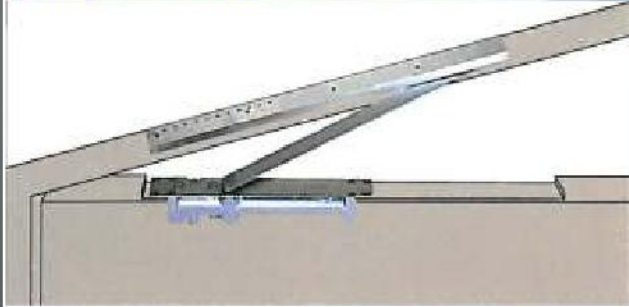

- Steel
- Alumi.
- Stain.
- Wood
- Adjustable
- Height adjustable
- 90° Stop
- S Stop
- 2 speed
- B.C.
- 2VA
- 175°
- 500,000
- Option
- EN1154
- D.A.

RYOBI

MADE IN JAPAN

FLOOR MACHINE - S 500V
 Max Door Dimension 1100 mm
 For 120 Kgs door
 Suitable for wood/steel/aluminium doors
 ₹ 15,000.00 per set

- A
- S Stop
- R and L
- 2 speed
- 2VA
- 500,000 system
- MAX. DOOR WEIGHT ≤65kg
- MAX. DOOR WIDTH ≤965mm
- Option
- Cover

OVERHEAD DOOR CLOSER-9903
 For 65 Kgs Door
 ₹ 2,500.00 per set

HO
2speed
2VA
R and L
500,000 cycles
UL10C UBCT-2
BS476 per LSE

Option
HO
B.C.

Standard installation

Top jamb installation

CONCEALED DOOR CLOSER-CO 154
 Max Door Dimensions 1050 x 2400
 For 85 Kgs Door
 ₹ 12,000.00 per set

CONCEALED DOOR CLOSER-CO 153
 Max Door Dimensions 950 x 2100
 For 65 Kgs Door
 ₹ 11,500.00 per set